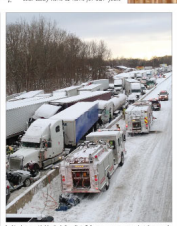

Students to 'blast disasters' at LEGO expo Saturday

Air museum hosts free event

By Heidi W. Moore

Students from the Air Museum will participate in a LEGO expo on Saturday, Jan. 25, from 10 a.m. to 2 p.m. The event is a fundraiser for the Air Museum. The expo will feature LEGO sets, including the Star Wars sets. The Air Museum is located at 1000 W. 10th St. For more information, call 405-275-1234.

LEADER & TIMES
JANUARY 24, 2014
Your daily news & views for 127 years