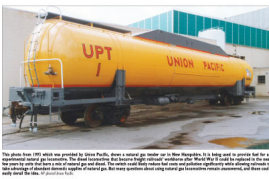

College to offer Defensive Driving courses

Natural gas locomotives may prove cheaper, cleaner