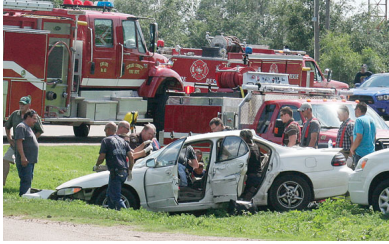

Panhandle collision sends at least one to hospital

Saturday, 17 August 2013 09:35

Emergency responders were sent to Tyrone, Okla., Friday afternoon after a call came in concerning a collision near the town's lone convenience store and relaying that a victim in one of the vehicles needed to be extricated. Here emergency workers excavate the driver of a white Pontiac Grand Prix from his car. The Grand Prix appeared to have collided with a Dodge Ram pickup with the Pontiac ending up in the ditch with many portions of the car broken. Firefighters and EMS workers from Seward County and Hooker were on hand to help the Tyrone emergency personnel. At least one person was taken to the hospital with injuries. No further details were available as of press time. Look for more details in Monday's edition. L&T photo/Robert Pierce.